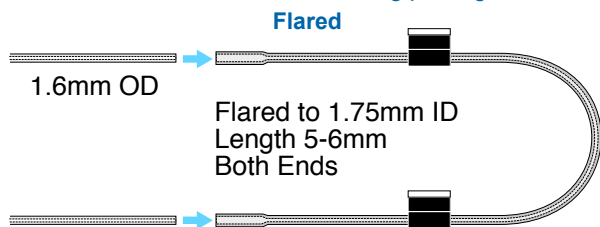

MP² Pump Tubing Starter Kit

A wide variety of MP² pump tubing to cover most applications

└ 72 mm Bridge Distance ┘

Kit Includes:

- Full Range of Sizes – 0.13 to 3.17mm i.d. tubing
- Flared and Non-Flared
 - Sizes ≤ 0.76mm are Flared
 - Sizes > 0.76mm are Non-Flared
- PVC, Santoprene and Organic Solvent Resistant
 - 9 PVC Flared tubing packages
 - 17 PVC Non-Flared tubing packages
 - 3 Santoprene Non-Flared tubing packages
 - 4 Solvent Resistant Flared tubing packages
 - 1 Solvent Resistant Non-Flared tubing package

Flared

1.6mm OD

Flared to 1.75mm ID
Length 5-6mm
Both Ends

Non-Flared

PVC

Santoprene

Organic Solvent Resistant

- 30 CTFE Fluoropolymer Peripump Fittings
 - 5 small male & female fittings for up to 0.89mm i.d. tubing
 - 5 medium male & female fittings for up to 1.75mm i.d. tubing
 - 5 large male & female fittings for up to 3.17mm i.d. tubing